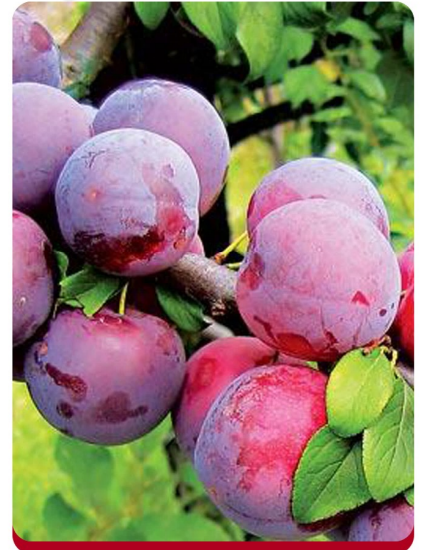

Product name:	California plums
Main Production Areas (origin):	Gilan province, Mazandaran
Outside/Inside color:	Purple
Taste :	Sweet
Season :	Summer
Packing:	Customers order

+ 9 8 9 3 9 6 8 9 1 0 0 2

Unit 7, floor 4, sina tower , valiasr-
 crossroad, Tabriz, East Azerbaijan,
 Islamic Republic of Iran