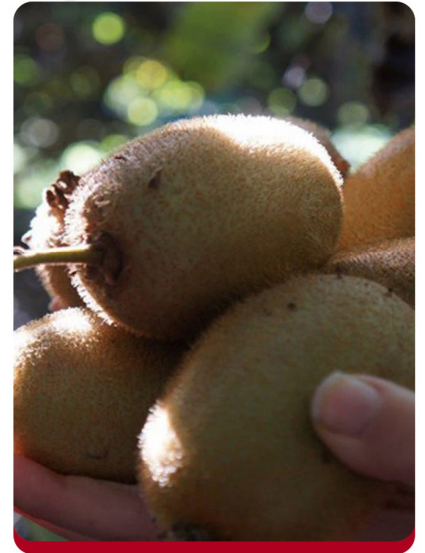

SCAN ME

kiwi

Product name:	<i>Kiwi</i>
Main Production Areas (origin):	<i>Gilan province, Mazandaran</i>
Outside/Inside color:	<i>green</i>
Taste :	<i>Sweet</i>
Season :	<i>Autumn</i>
Packing:	<i>Customers order</i>